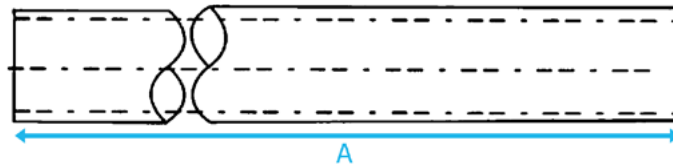

QUARTZ TUBE

Product Code:

**Opened
Both Ends**

**Closed
One End**

QUARTZ TUBE SPEC

A) Total Length:	mm	Material:	Standard Quartz
OD:	mm		Ozone-Free Quartz
ID:	mm		Synthetic
		Finishing:	Chamfered Edge Glazed End(s)