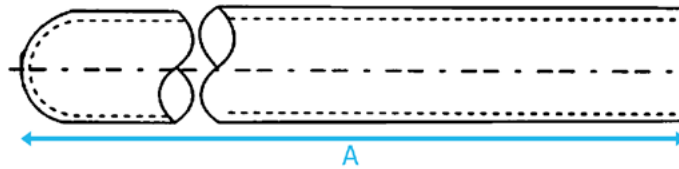

QUARTZ TUBE

Product Code:

**Opened
Both Ends**

**Closed
One End**

QUARTZ TUBE SPEC

A) Total Length:	mm	Material:	Standard Quartz
OD:	mm		Ozone-Free Quartz
ID:	mm		Synthetic
		Finishing:	Chamfered Edge Glazed End(s)