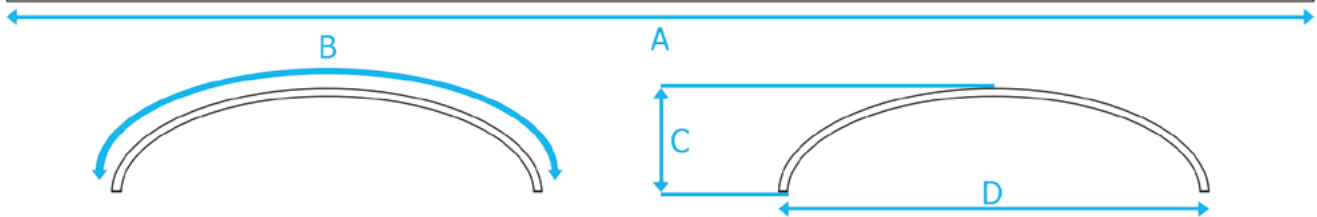

ALPHA-CURE

Specialists in UV Technology

CURVED QUARTZ PLATE

Product Code:

QUARTZ PLATE SPEC

A) Total Length:	mm	Material:	Quartz
B) Curve:	mm		Other
C) Height:	mm		
D) Width:	mm		
Thickness:	mm		

OTHER NOTES